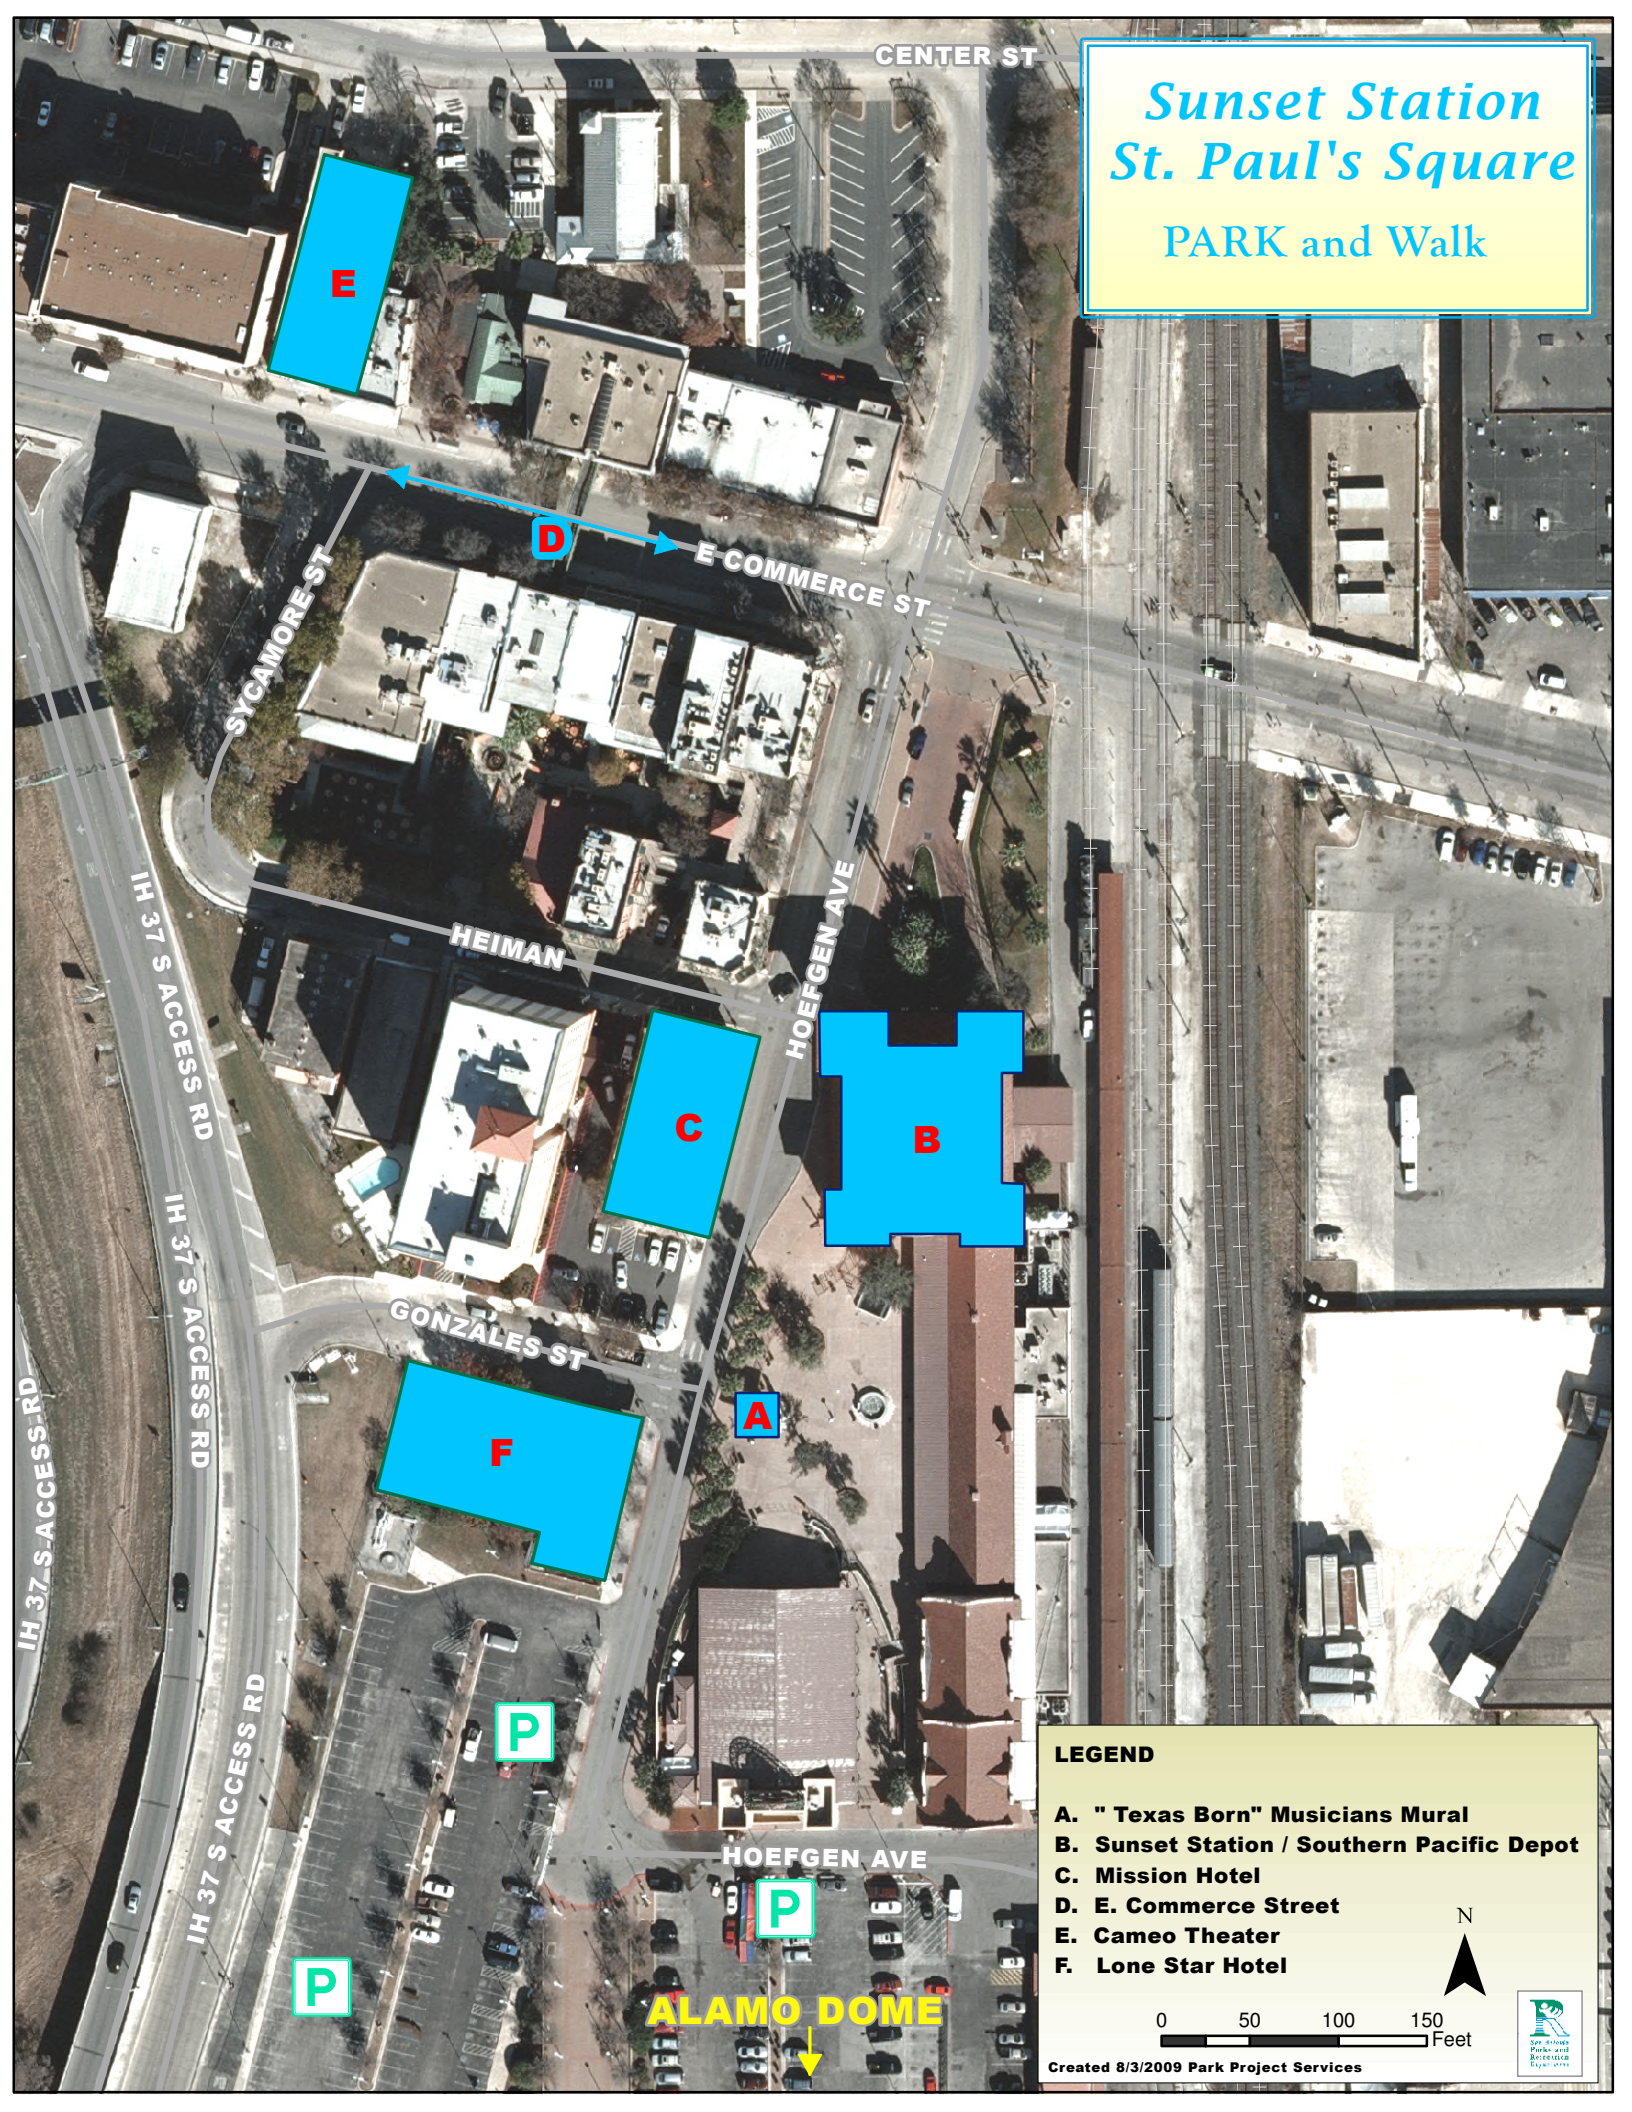

*Sunset Station  
St. Paul's Square  
PARK and Walk*

**LEGEND**

- A.** " Texas Born" Musicians Mural
- B.** Sunset Station / Southern Pacific Depot
- C.** Mission Hotel
- D.** E. Commerce Street
- E.** Cameo Theater
- F.** Lone Star Hotel